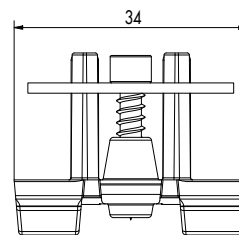

Top view

EVODry rail

Front view

EVODry clip, bent

Front view

Top view

EVODry clip, straight

Front view

Top view

PRODUCT DATA SHEET

EVODRY WATER DRAINAGE SYSTEM

EVODry rail

| l1 [mm ⁴] | l2 [mm ⁴] | Sc [mm] | Sf [mm] | A [mm ²] |
|-----------------------|-----------------------|---------|---------|----------------------|
| 30159,6 | 2925,61 | 5,72 | 8,27 | 154,92 |

EVODRY CLIPS

EVODry clips is suitable for boards with the following groove geometry:

- Straight stainless steel plate for straight groove geometry:
 - Groove depth, D: $\geq 7,5$ mm
 - Groove width, W: $\geq 2,0$ mm
 - Groove wall thickness, T: $\geq 7,0 - 10,0$ mm
- Curved stainless steel plate for curved groove geometry:
 - Groove depth, D: $\geq 7,5$ mm
 - Groove width, W: $\geq 4,0$ mm
 - Groove wall thickness, T: $\geq 7,0 - 10,0$ mm

Visible fastening

i

Note

You will find detailed assembly instructions on our website.

PRODUCT DATA SHEET

EVODRY WATER DRAINAGE SYSTEM

PRODUCT TABLE

| EVODry water drainage system | | | |
|------------------------------|------------------------------|-------------------------------|-----|
| Art. no. | Designation | Dimensions ¹⁾ [mm] | PU |
| 975681 | EVODry rail ¹⁾ | 14 x 45 x 4000 | 1 |
| 975682 | EVODry closure ²⁾ | 12 x 1,5 x 35 | 10 |
| 975683 | EVODry holder | 23 x 50 x 115 | 10 |
| 975693 | EVODry clip, straight | 26,5 x 22 x 34 | 100 |
| 975696 | EVODry clip, bent | 26,5 x 21 x 34 | 100 |
| 100547* | EVODry sealing tape | 50000 | 1 |