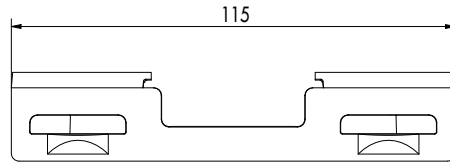

EVOdry closure

The EVOdry closure can be fitted on one side and ensures that the water is directed into a gutter, for example.

EVOdry clip, straight

EVOdry clip, bent

The straight/bent EVOdry clip is used for concealed fastening of the decking boards in the EVO Dry rail.

PRODUCT DATA SHEET

EVODRY WATER DRAINAGE SYSTEM

TECHNICAL INFORMATION

EVODry holder

Front view

Side view

EVODry closure

Front view

Top view

EVODry rail

Front view

EVODry clip, bent

Front view

Top view

EVODry clip, straight

Front view

Top view

PRODUCT DATA SHEET

EVODRY WATER DRAINAGE SYSTEM

EVODry rail

| l1 [mm ⁴] | l2 [mm ⁴] | Sc [mm] | Sf [mm] | A [mm ²] |
|-----------------------|-----------------------|---------|---------|----------------------|
| 30159,6 | 2925,61 | 5,72 | 8,27 | 154,92 |