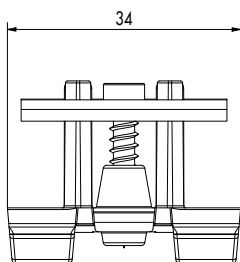

EVOdry closure

The EVOdry closure can be fitted on one side and ensures that the water is directed into a gutter, for example.

EVOdry clip, straight

EVOdry clip, bent

The straight/bent EVOdry clip is used for concealed fastening of the decking boards in the EVO Dry rail.

PRODUCT DATA SHEET

EVODRY WATER DRAINAGE SYSTEM

TECHNICAL INFORMATION

EVODry holder

Front view

Side view

EVODry closure

Front view

Top view

EVODry rail

Front view

EVODry clip, bent

Front view

Top view

EVODry clip, straight

Front view

Top view

PRODUCT DATA SHEET

EVODRY WATER DRAINAGE SYSTEM

EVODry rail

| l1 [mm ⁴] | l2 [mm ⁴] | Sc [mm] | Sf [mm] | A [mm ²] |
|-----------------------|-----------------------|---------|---------|----------------------|
| 30159,6 | 2925,61 | 5,72 | 8,27 | 154,92 |