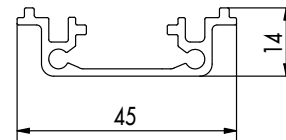

EVOdry closure

The EVOdry closure can be fitted on one side and ensures that the water is directed into a gutter, for example.

EVOdry clip, straight

EVOdry clip, bent

The straight/bent EVOdry clip is used for concealed fastening of the decking boards in the EVO Dry rail.

PRODUCT DATA SHEET

EVODRY WATER DRAINAGE SYSTEM

TECHNICAL INFORMATION

EVODry holder

Front view

Side view

EVODry closure

Front view

Top view

EVODry rail

Front view

EVODry clip, bent

Front view

Top view

EVODry clip, straight

Front view

Top view

PRODUCT DATA SHEET

EVODRY WATER DRAINAGE SYSTEM

EVODry rail

| l1 [mm ⁴] | l2 [mm ⁴] | Sc [mm] | Sf [mm] | A [mm ²] |
|-----------------------|-----------------------|---------|---------|----------------------|
| 30159,6 | 2925,61 | 5,72 | 8,27 | 154,92 |