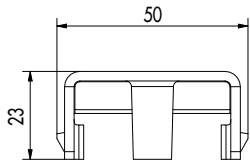

EVOdry WATER DRAINAGE SYSTEM

EVOdry rail

EVOdry holder

The EVOdry holder fixes the EVOdry rail in place so that it does not slip.*

*If the connection is concealed, the EVOdry holder can be secured using the Inox profile drilling screw (length of 41 mm).

EVOdry closure

The EVOdry closure can be fitted on one side and ensures that the water is directed into a gutter, for example.

EVOdry clip, straight

EVOdry clip, bent

The straight/bent EVOdry clip is used for concealed fastening of the decking boards in the EVO Dry rail.

PRODUCT DATA SHEET

EVODRY WATER DRAINAGE SYSTEM

TECHNICAL INFORMATION

EVODry holder

Front view

Side view

EVODry closure

Front view

Top view

PRODUCT DATA SHEET

EVODRY WATER DRAINAGE SYSTEM

EVODry rail

| l1 [mm ⁴] | l2 [mm ⁴] | Sc [mm] | Sf [mm] | A [mm ²] |
|-----------------------|-----------------------|---------|---------|----------------------|
| 30159,6 | 2925,61 | 5,72 | 8,27 | 154,92 |