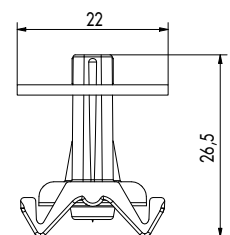

PRODUCT DATA SHEET

EVODRY WATER DRAINAGE SYSTEM

TECHNICAL INFORMATION

EVODry holder

Front view

Side view

EVODry closure

Front view

Top view

EVODry rail

Front view

EVODry clip, bent

Front view

Top view

EVODry clip, straight

Front view

Top view

PRODUCT DATA SHEET

EVODRY WATER DRAINAGE SYSTEM

EVODry rail

| l1 [mm ⁴] | l2 [mm ⁴] | Sc [mm] | Sf [mm] | A [mm ²] |
|-----------------------|-----------------------|---------|---------|----------------------|
| 30159,6 | 2925,61 | 5,72 | 8,27 | 154,92 |

EVODRY CLIPS

EVODry clips is suitable for boards with the following groove geometry:

- Straight stainless steel plate for straight groove geometry:
 - Groove depth, D: $\geq 7,5$ mm
 - Groove width, W: $\geq 2,0$ mm
 - Groove wall thickness, T: $\geq 7,0 - 10,0$ mm
- Curved stainless steel plate for curved groove geometry:
 - Groove depth, D: $\geq 7,5$ mm
 - Groove width, W: $\geq 4,0$ mm
 - Groove wall thickness, T: $\geq 7,0 - 10,0$ mm