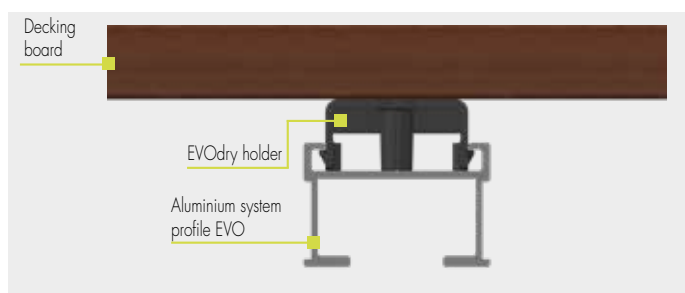

DESIGN

Note

The rails can be joined at joints using AUTOWELD's two-component adhesive for cold welding.