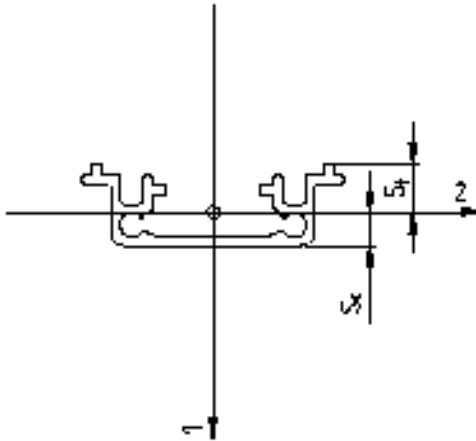

EVOdry closure

The EVOdry closure can be fitted on one side and ensures that the water is directed into a gutter, for example.

EVOdry clip, straight

EVOdry clip, bent

The straight/bent EVOdry clip is used for concealed fastening of the decking boards in the EVO Dry rail.

Top view

EVODry rail

Front view

EVODry clip, bent

Front view

Top view

EVODry clip, straight

Front view

Top view

PRODUCT DATA SHEET

EVODRY WATER DRAINAGE SYSTEM

EVODry rail

| l1 [mm ⁴] | l2 [mm ⁴] | Sc [mm] | Sf [mm] | A [mm ²] |
|-----------------------|-----------------------|---------|---------|----------------------|
| 30159,6 | 2925,61 | 5,72 | 8,27 | 154,92 |

EVODRY CLIPS

EVODry clips is suitable for boards with the following groove geometry:

- Straight stainless steel plate for straight groove geometry:
 - Groove depth, D: $\geq 7,5$ mm
 - Groove width, W: $\geq 2,0$ mm
 - Groove wall thickness, T: $\geq 7,0 - 10,0$ mm
- Curved stainless steel plate for curved groove geometry:
 - Groove depth, D: $\geq 7,5$ mm
 - Groove width, W: $\geq 4,0$ mm
 - Groove wall thickness, T: $\geq 7,0 - 10,0$ mm