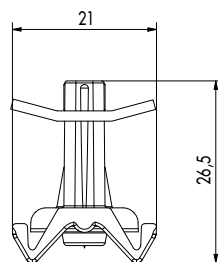

PRODUCT DATA SHEET

EVODRY WATER DRAINAGE SYSTEM

TECHNICAL INFORMATION

EVODry holder

Front view

Side view

EVODry closure

Front view

Top view

EVODry rail

Front view

EVODry clip, bent

Front view

Top view

EVODry clip, straight

Front view

Top view

PRODUCT DATA SHEET

EVODRY WATER DRAINAGE SYSTEM

EVODry rail

| l1 [mm ⁴] | l2 [mm ⁴] | Sc [mm] | Sf [mm] | A [mm ²] |
|-----------------------|-----------------------|---------|---------|----------------------|
| 30159,6 | 2925,61 | 5,72 | 8,27 | 154,92 |

EVODRY CLIPS

EVODry clips is suitable for boards with the following groove geometry:

- Straight stainless steel plate for straight groove geometry:
 - Groove depth, D: $\geq 7,5$ mm
 - Groove width, W: $\geq 2,0$ mm
 - Groove wall thickness, T: $\geq 7,0 - 10,0$ mm
- Curved stainless steel plate for curved groove geometry:
 - Groove depth, D: $\geq 7,5$ mm
 - Groove width, W: $\geq 4,0$ mm
 - Groove wall thickness, T: $\geq 7,0 - 10,0$ mm