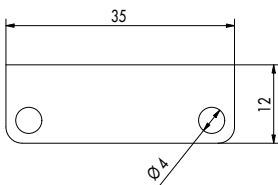

EVOdry closure

The EVOdry closure can be fitted on one side and ensures that the water is directed into a gutter, for example.

EVOdry clip, straight

EVOdry clip, bent

The straight/bent EVOdry clip is used for concealed fastening of the decking boards in the EVO Dry rail.

PRODUCT DATA SHEET

EVODRY WATER DRAINAGE SYSTEM

TECHNICAL INFORMATION

EVODry holder

Front view

Side view

EVODry closure

Front view

Top view

EVODry rail

Front view

EVODry clip, bent

Front view

Top view

EVODry clip, straight

Front view

Top view

PRODUCT DATA SHEET

EVODRY WATER DRAINAGE SYSTEM

EVODry rail

| l1 [mm ⁴] | l2 [mm ⁴] | Sc [mm] | Sf [mm] | A [mm ²] |
|-----------------------|-----------------------|---------|---------|----------------------|
| 30159,6 | 2925,61 | 5,72 | 8,27 | 154,92 |