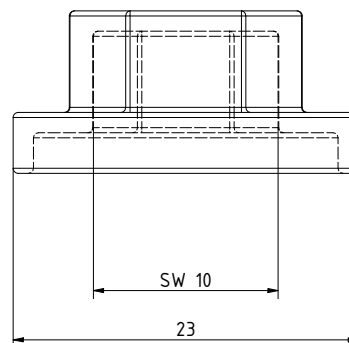

TECHNICAL INFORMATION

Side view